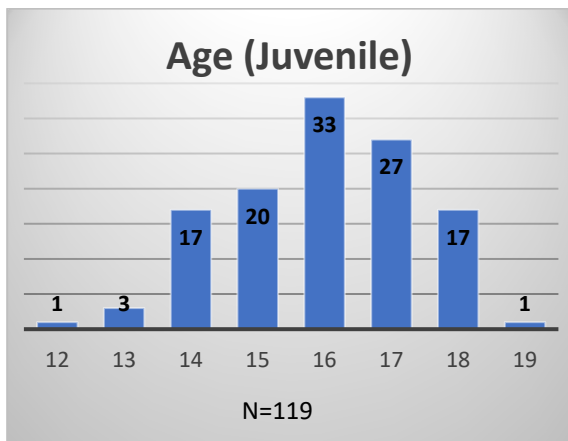

Daily Data Dashboard – February 17, 2023

Demographics for JTDC Population

Friday Morning Midnight Count

Total # of probation Involved youth¹: 1,096

¹ Probation Active: Any youth who is pending sentencing with an active social history, has been formally placed on probation or supervision with Cook County Juvenile Probation on the date of the report.

*Age, Gender and Race for Criminal Court population (N=1) is not represented in this report.

Data sources: cFive Supervisor – Probation Population and RMIS – JTDC Population

Daily Data Dashboard – February 17, 2023
Demographics for JTDC Population
Friday Morning Midnight Count