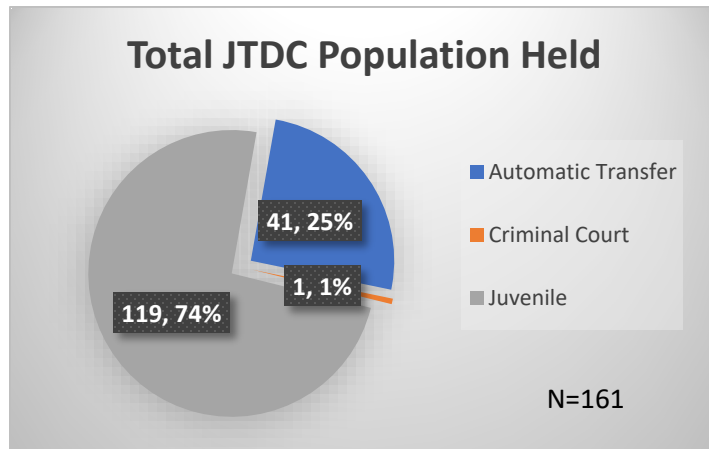

Daily Data Dashboard – February 17, 2023

Demographics for JTDC Population

Friday Morning Midnight Count

Total # of probation Involved youth¹: 1,096

¹ Probation Active: Any youth who is pending sentencing with an active social history, has been formally placed on probation or supervision with Cook County Juvenile Probation on the date of the report.

*Age, Gender and Race for Criminal Court population (N=1) is not represented in this report.

Data sources: cFive Supervisor – Probation Population and RMIS – JTDC Population

Daily Data Dashboard – February 17, 2023
Demographics for JTDC Population
Friday Morning Midnight Count