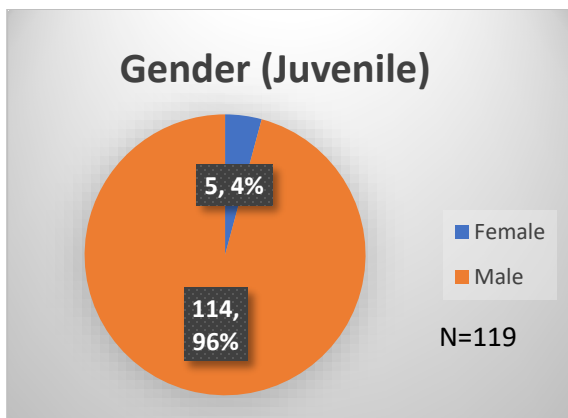

Daily Data Dashboard – February 17, 2023

Demographics for JTDC Population

Friday Morning Midnight Count

Total # of probation Involved youth¹: 1,096

¹ Probation Active: Any youth who is pending sentencing with an active social history, has been formally placed on probation or supervision with Cook County Juvenile Probation on the date of the report.

*Age, Gender and Race for Criminal Court population (N=1) is not represented in this report.

Data sources: cFive Supervisor – Probation Population and RMIS – JTDC Population

Daily Data Dashboard – February 17, 2023
Demographics for JTDC Population
Friday Morning Midnight Count