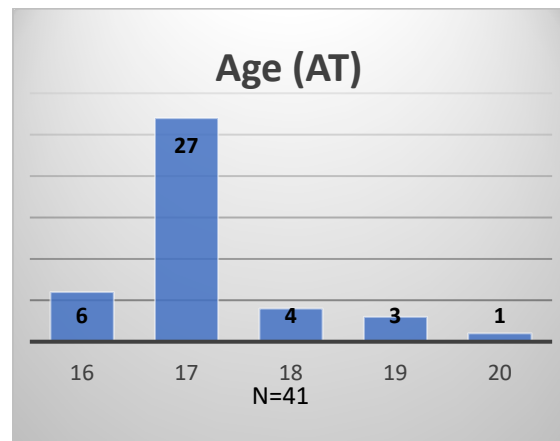

Daily Data Dashboard – February 17, 2023

Demographics for JTDC Population

Friday Morning Midnight Count

Total # of probation Involved youth¹: 1,096

¹ Probation Active: Any youth who is pending sentencing with an active social history, has been formally placed on probation or supervision with Cook County Juvenile Probation on the date of the report.

*Age, Gender and Race for Criminal Court population (N=1) is not represented in this report.

Data sources: cFive Supervisor – Probation Population and RMIS – JTDC Population

Daily Data Dashboard – February 17, 2023
Demographics for JTDC Population
Friday Morning Midnight Count