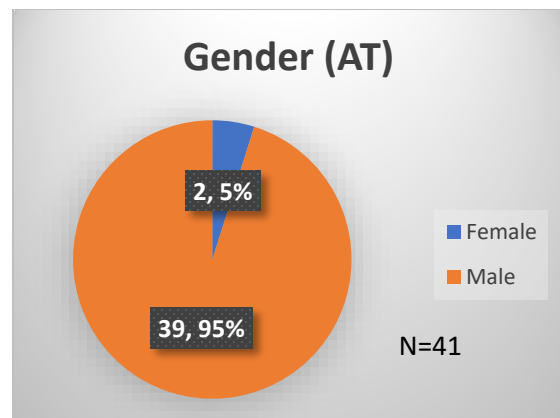

Daily Data Dashboard – February 17, 2023

Demographics for JTDC Population

Friday Morning Midnight Count

Total # of probation Involved youth¹: 1,096

¹ Probation Active: Any youth who is pending sentencing with an active social history, has been formally placed on probation or supervision with Cook County Juvenile Probation on the date of the report.

*Age, Gender and Race for Criminal Court population (N=1) is not represented in this report.

Data sources: cFive Supervisor – Probation Population and RMIS – JTDC Population

Daily Data Dashboard – February 17, 2023
Demographics for JTDC Population
Friday Morning Midnight Count